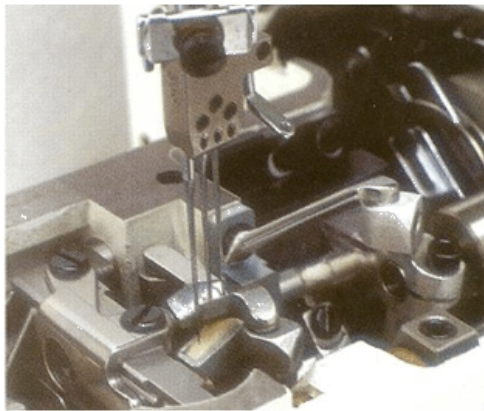

All other features are common to W664-series. The specification code is also familiar from W664-series, as it is the same.

CW664-01CBx356

showing the lower HR-device used for cooling and lubricating the point of the needle

showing the upper HR-device for lubricating the needle threads (used optional)

Needle bar drive with lubrication by oil wick and vacuum suction

left and right picture: traditional thread take-up with finger deflector

and the traditional hand wheel with scale for stitch length adjustment

Retractable needle guards to prevent skipped stitches

Spring-out looper thread take-up for easy threading

❖ Features and advantages

- ✓ Oil circulation by oil pump and oil filter
- ✓ Forcibly drained oil at the needle bar
- ✓ Differential feed adjustment from the outside, lever type
- ✓ Stitch length adjustment by screw and scale (lever type allows condensed stitches in conjunction with MS-100)
- ✓ Equipped with HR-device, to allow high speed with vulnerable fabric and/or thread.
- ✓ Traditional needle thread take-up with safety protection
- ✓ Metal hand wheel is standard
- ✓ Swing-in and -out looper thread take-up for easier threading
- ✓ Gauge parts are same as W664
- ✓ and many more of the well known features