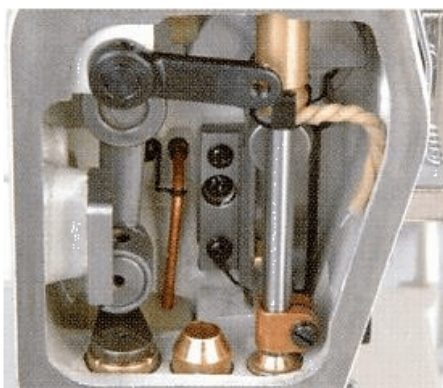

All other features are common to W664-series. The specification code is also familiar from W664-series, as it is the same.

CW664-01CBx356

showing the lower HR-device used for cooling and lubricating the point of the needle

showing the upper HR-device for lubricating the needle threads (used optional)

Needle bar drive with lubrication by oil wick and vacuum suction

left and right picture: traditional thread take-up with finger deflector

and the traditional hand wheel with scale for stitch length adjustment

Retractable needle guards to prevent skipped stitches

Spring-out looper thread take-up for easy threading

❖ Features and advantages

- ✓ Oil circulation by oil pump and oil filter
- ✓ Forcibly drained oil at the needle bar
- ✓ Differential feed adjustment from the outside, lever type
- ✓ Stitch length adjustment by screw and scale (lever type allows condensed stitches in conjunction with MS-100)
- ✓ Equipped with HR-device, to allow high speed with vulnerable fabric and/or thread.
- ✓ Traditional needle thread take-up with safety protection
- ✓ Metal hand wheel is standard
- ✓ Swing-in and -out looper thread take-up for easier threading
- ✓ Gauge parts are same as W664
- ✓ and many more of the well known features