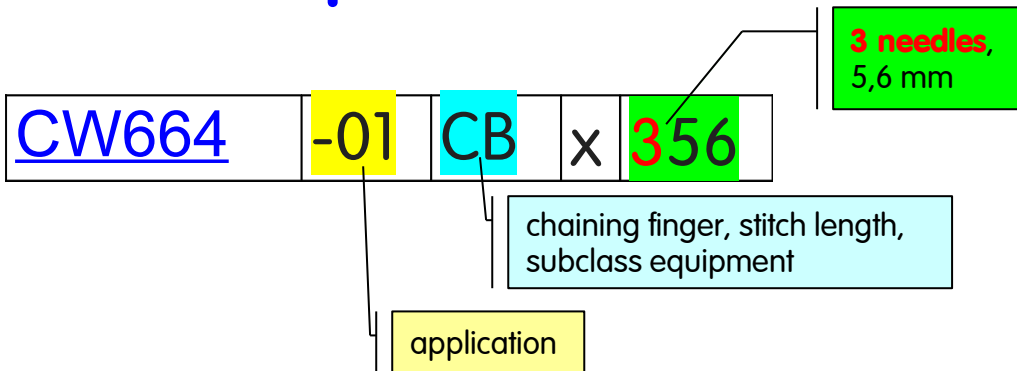

and the traditional hand wheel with scale for stitch length adjustment

Retractable needle guards to prevent skipped stitches

Spring-out looper thread take-up for easy threading

❖ Features and advantages

- ✓ Oil circulation by oil pump and oil filter
- ✓ Forcibly drained oil at the needle bar
- ✓ Differential feed adjustment from the outside, lever type
- ✓ Stitch length adjustment by screw and scale (lever type allows condensed stitches in conjunction with MS-100)
- ✓ Equipped with HR-device, to allow high speed with vulnerable fabric and/or thread.
- ✓ Traditional needle thread take-up with safety protection
- ✓ Metal hand wheel is standard
- ✓ Swing-in and -out looper thread take-up for easier threading
- ✓ Gauge parts are same as W664
- ✓ and many more of the well known features

Please, see available subclasses and subclass specifications on appended page.

Pegasus Europa

CW664 – Specifications

model	application	needles	needle distance (mm)					Thre ads	Stitch-length (mm)	Differential ratio	Presser foot lift (mm)	speed r.p.m
			3.2	4.0	4.8	5.6	6.4					
CW664-01CB	plain seaming versatile	2	o	©	o	o	o	4	4.5	0.6-1.3	5.8	6.000
		3	-	-	-	©	o	5			5.1	
CW664-02GB	binding	2	o	o	o	o	o	4	4.5	0.6-1.3	5.8	6.000
		3	-	-	-	©	o	5			5.1	
CW664-03FB	covering	2	o	o	o	o	o	4	4.5	0.6-1.3	5.8	6.000
		3	-	-	-	©	o	5			5.1	
CW664-03GB	covering	2	-	o	o	o	o	4	4.5	0.6-1.3	5.8	6.000
		3	-	-	-	©	-	5			5.1	
CW664-08AC	hemming	2	-	o	o	-	-	4	4.5	0.6-1.3	5.8	6.000
		3	-	-	-	©	o	5			5.1	
CW664-08BB	hemming	2	-	o	o	-	-	4	4.5	0.6-1.3	5.8	6.000
		3	-	-	-	©	o	5			5.1	
CW664-33AC	attaching elastic	3	-	-	-	©	-	5	4.5	0.6-1.3	5.1	5.500
CW664-35BC	hemming	3	-	-	-	©	-	5	4.5	0.6-1.3	5.1	5.500