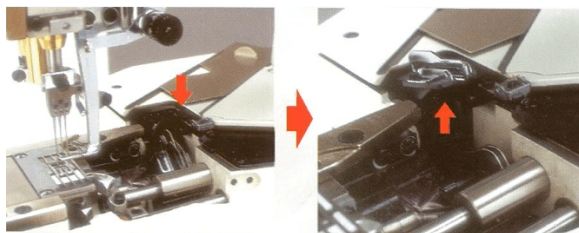

showing the upper HR-device for lubricating the needle threads (used optional)

Needle bar drive with lubrication by oil wick and vacuum suction

left and right picture: traditional thread take-up with finger deflector

and the traditional hand wheel with scale for stitch length adjustment

Retractable needle guards to prevent skipped stitches

Spring-out looper thread take-up for easy threading

❖ Features and advantages

- ✓ Oil circulation by oil pump and oil filter
- ✓ Forcibly drained oil at the needle bar
- ✓ Differential feed adjustment from the outside, lever type
- ✓ Stitch length adjustment by screw and scale (lever type allows condensed stitches in conjunction with MS-100)
- ✓ Equipped with HR-device, to allow high speed with vulnerable fabric and/or thread.
- ✓ Traditional needle thread take-up with safety protection
- ✓ Metal hand wheel is standard
- ✓ Swing-in and -out looper thread take-up for easier threading
- ✓ Gauge parts are same as W664
- ✓ and many more of the well known features